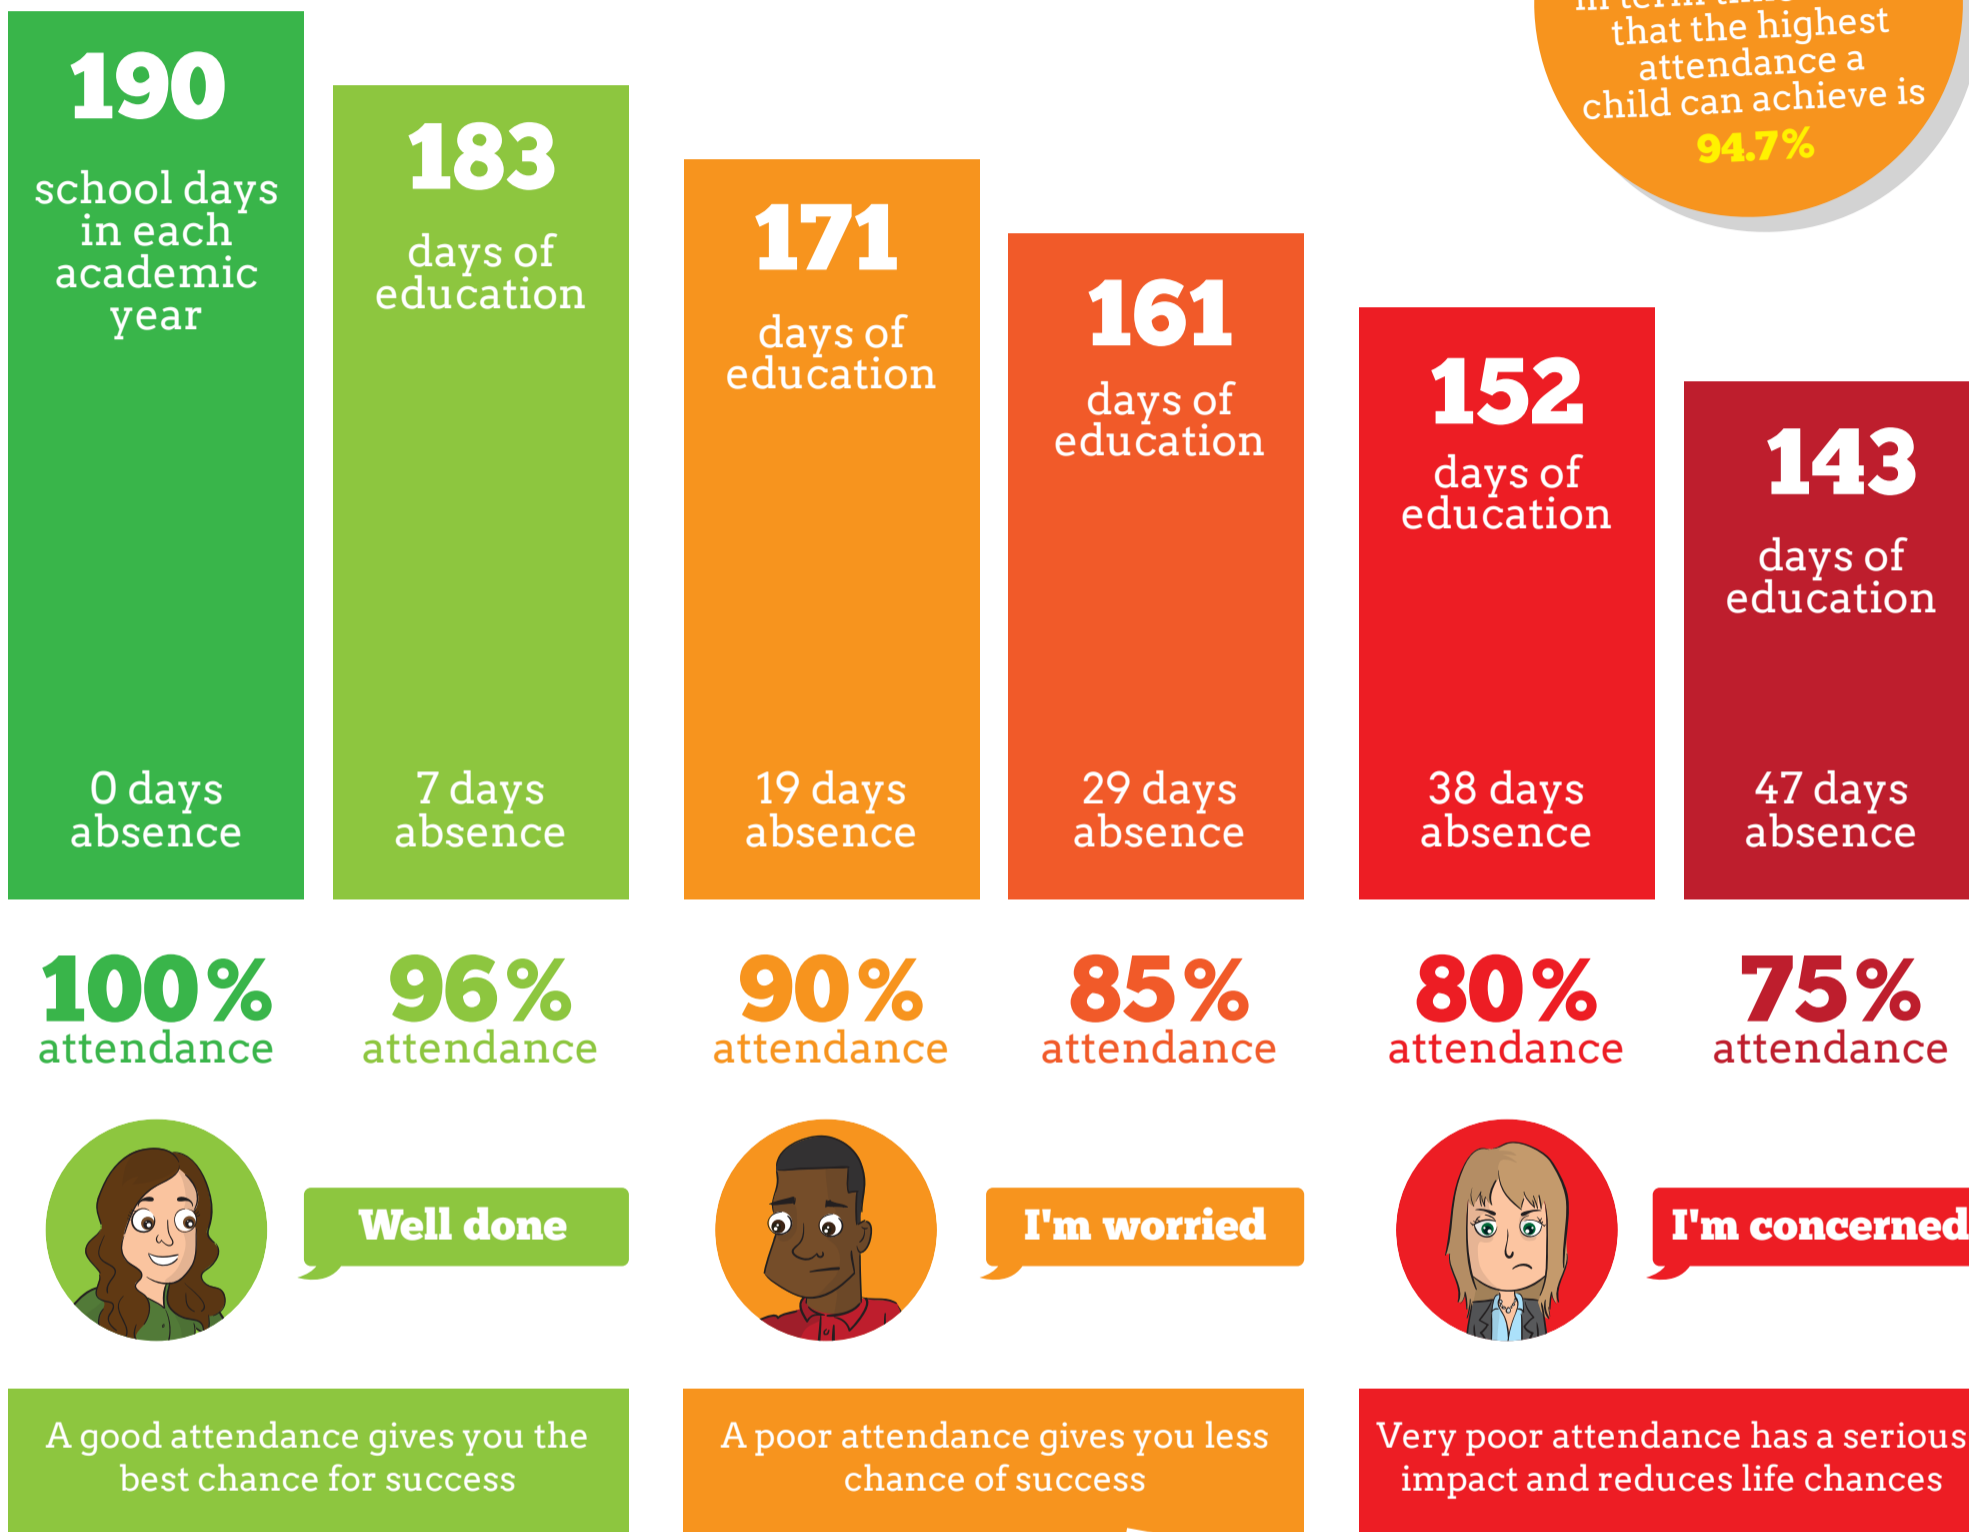

# Good Attendance means...

Being in school at least 96% of the time  
or 183 to 190 days

## Remember

Your education is important - don't miss out!

### Did you know?

A two week holiday in term time means that the highest attendance a child can achieve is **94.7%**

There are **365** days in a calendar year

**175** days are **not** spent at school\*

\*So there's plenty of time for shopping, holidays and appointments!