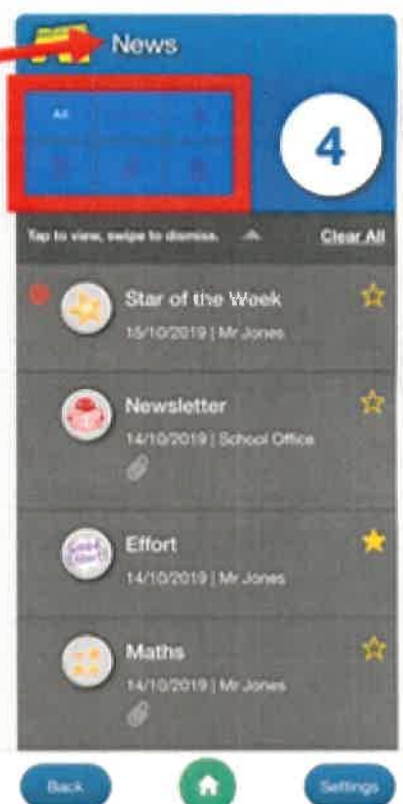

See all News