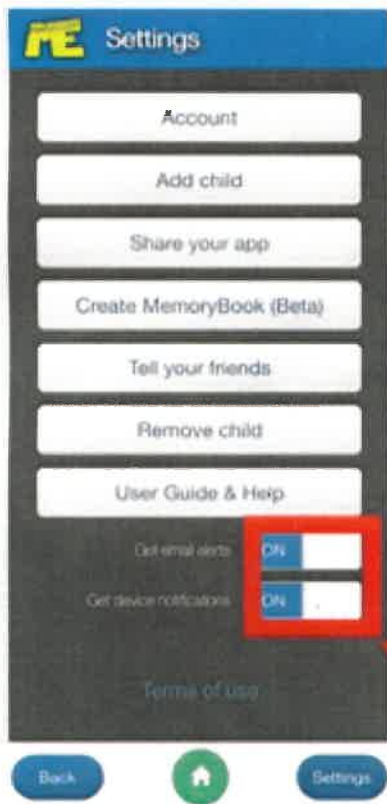

IMPORTANT UPDATE

Please update your app to the latest version of MarvellousMe. It delivers new features, improvements and a notification overhaul.

- To get device notifications, please toggle the device notifications switch 'Off' and back 'On' again. Even if it shows as 'On', you must toggle it 'Off' and 'On' once to activate your device for the new notification system.
- See everything sent from the school in 'News'. Filter, sort, star!